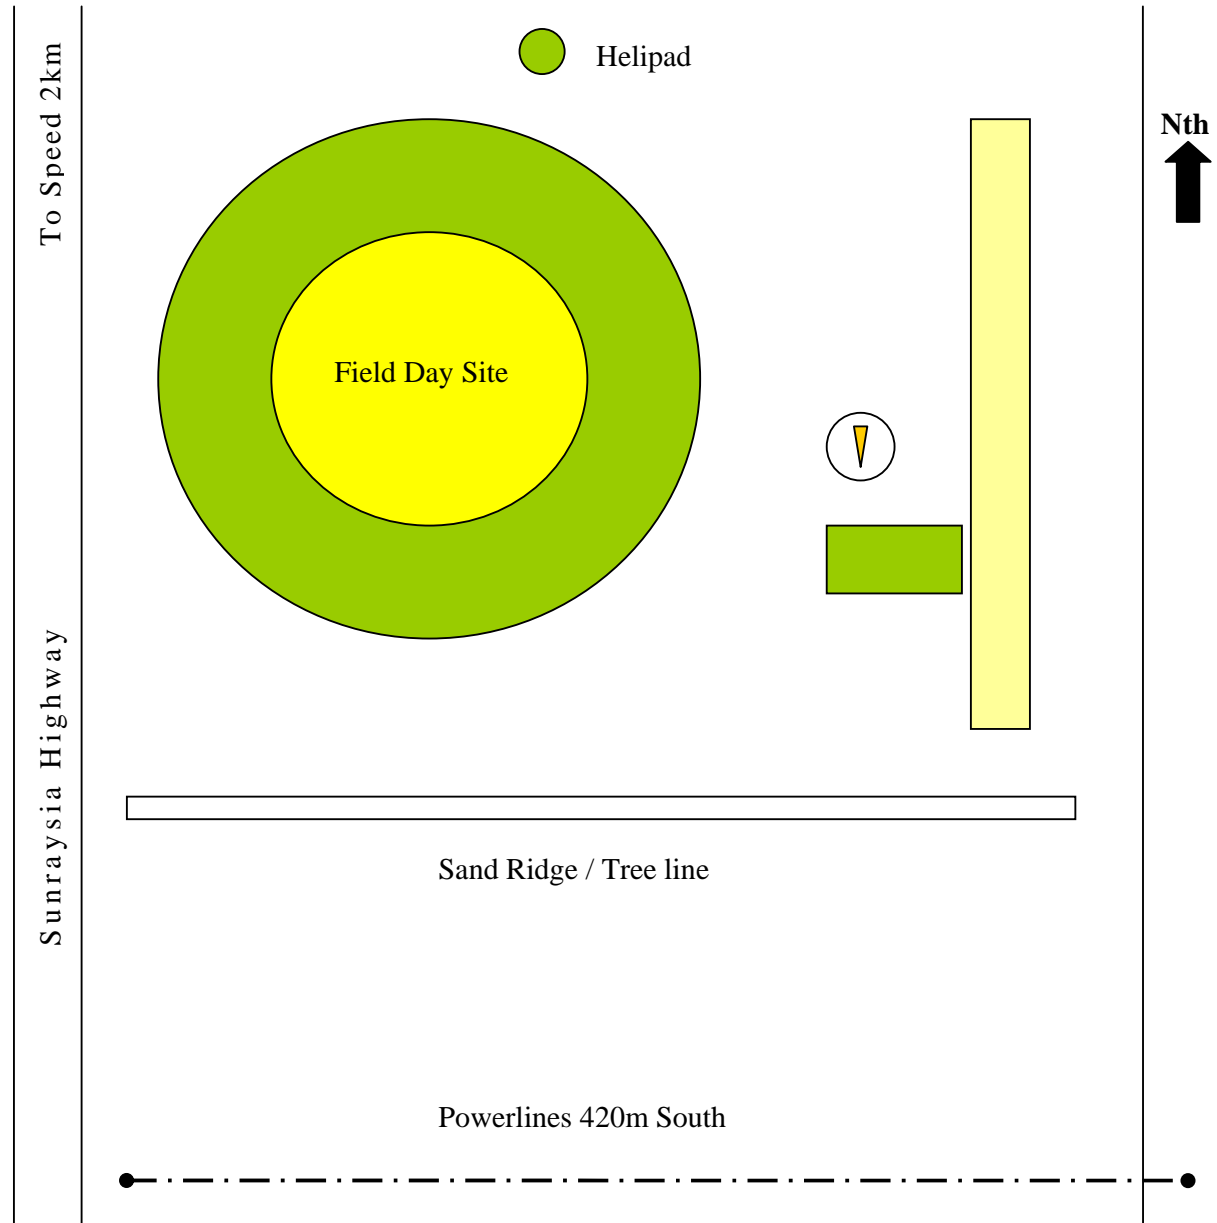

NOT TO SCALE

Speed Field Day Site Overview

Sunraysia Helicopters operates a blue Bell 206B-3 Jet Ranger for 'Joy Flights' during the Field Day.

Please ensure INBOUND calls are made on 126.7

ENQUIRIES

Mark McLeary - 0428 936 284

Ben D'Ornay - 0438 079 715