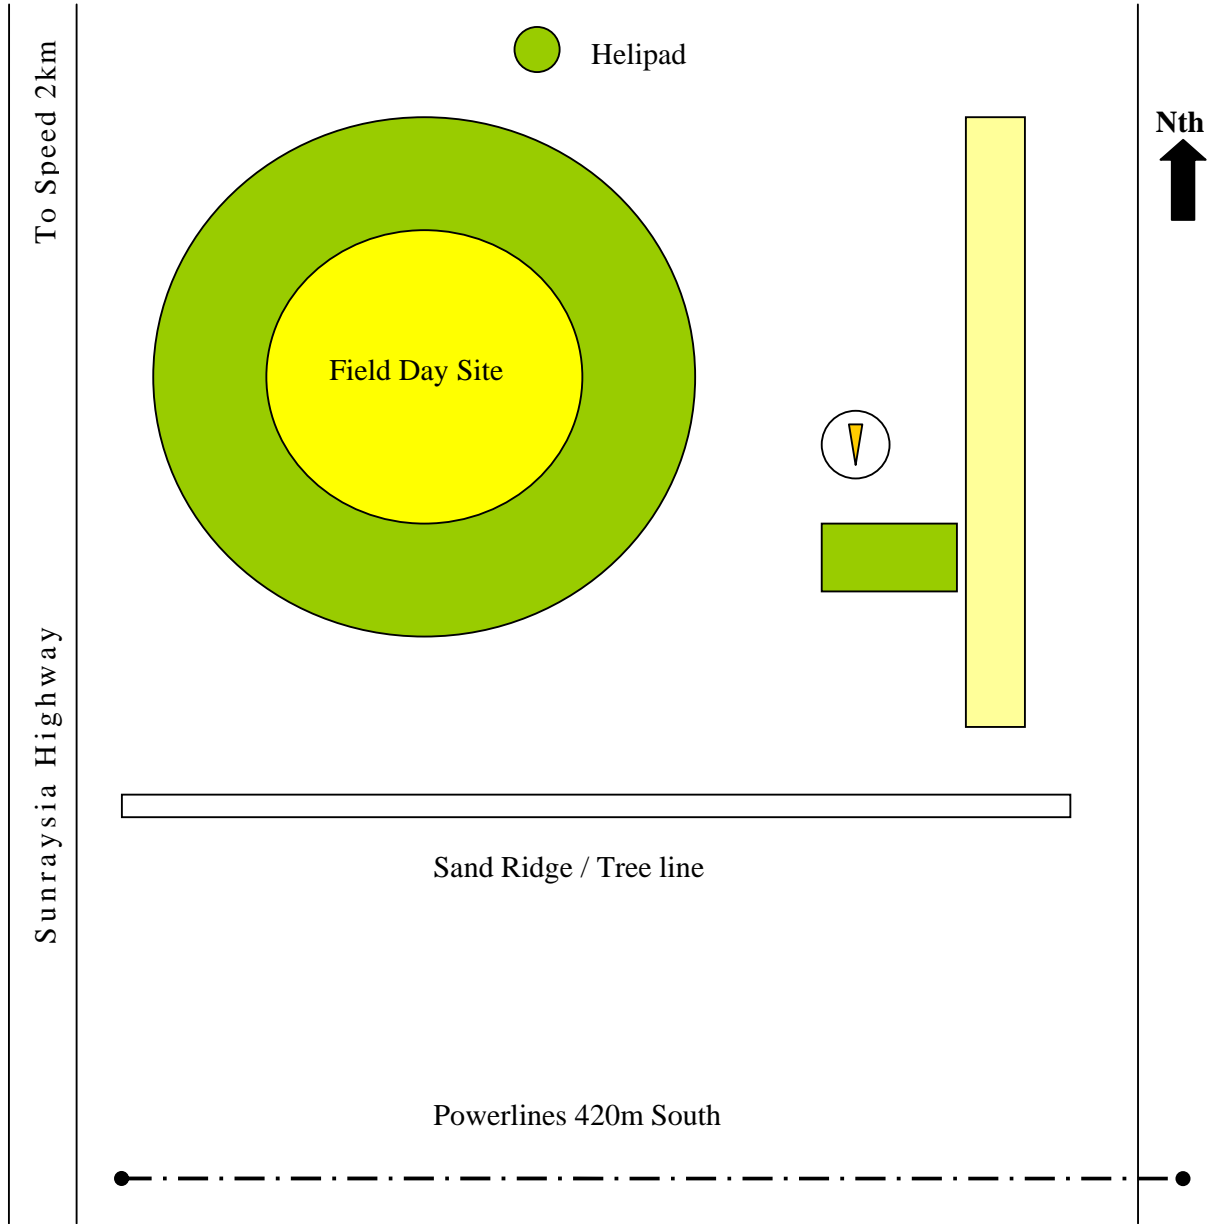

NOT TO SCALE

Tree Line

CLEAR

82m
10m incline
(7deg)

Speed Field Day

Grass Airstrip

Elevation: 262ft

Length: 600m

Width: 20m

S 35° 25.1' E 142° 27.2'

FREQ 126.7

18

36

Fence

68m
2m incline
(1.7deg)

CLEAR

Sand Ridge / Tree line

Powerlines
420 m south

NOT TO SCALE

Speed Field Day Site Overview

Please ensure INBOUND calls are made on 126.7

ENQUIRIES

Neil Mott - 0427 500 504